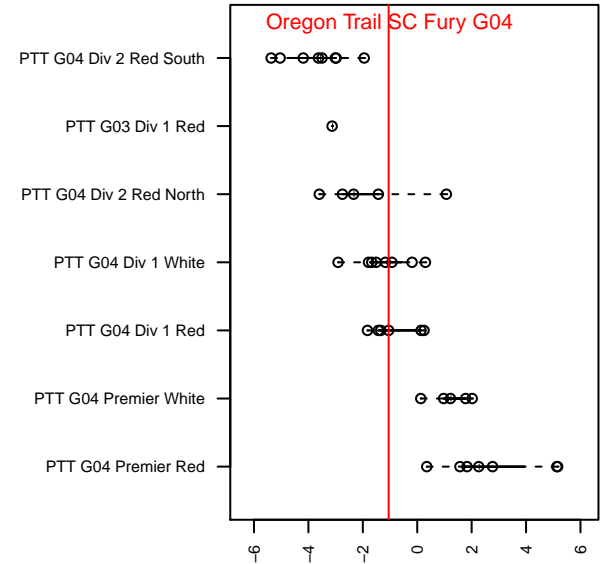

Oregon Trail SC Fury G04

, OR
 G04 total strength=1174
 attack=6.45 defense=2.08
 fall league = PTT G04 Div 1 Red

alt names used:
 OREGON CITY OTFC FURY 04G
 OREGON CITY OTFC FURY 04G (OR)
 OTFC 04G Fury
 OTFC 04G Fury
 OTFC Fury 04G

Venues played:
 2017 PCU Summer Classic Silver
 2017 Mt Hood Challenge U14 Silver
 2017 Bend Premier Cup Nadia Nadim (Silver) I
 2017 PTT G04 Division 1 Red
 2017 OYS PTT Presidents Cup G04

Oregon Trail SC Fury G04
 Dots are actual minus expected GF (blue circles) and GA (red triangles).
 Blue line is smoothed change in attack strength. Red is smoothed change in defense strength.

**attack and defense variance (black dot)
relative to other teams
and top 10 in region**

**attack and defense rating
relative to others at age
and all opponents in last 13 months**

Performance relative to 13 month average