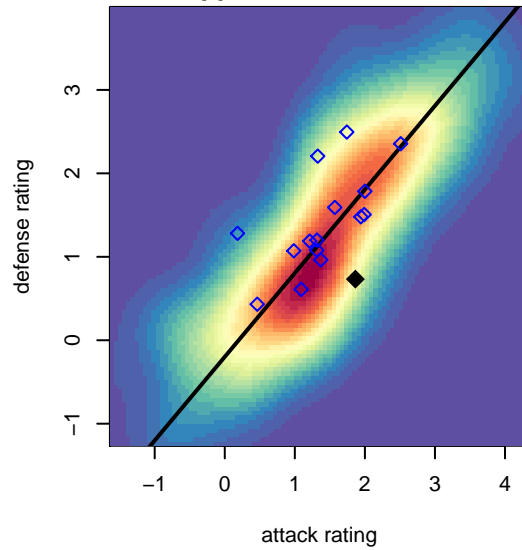

Oregon Trail SC Fury G04

, OR
 G04 total strength=1174
 attack=6.45 defense=2.08
 fall league = PTT G04 Div 1 Red

alt names used:
 OREGON CITY OTFC FURY 04G
 OREGON CITY OTFC FURY 04G (OR)
 OTFC 04G Fury
 OTFC 04G Fury
 OTFC Fury 04G

Venues played:
 2017 PCU Summer Classic Silver
 2017 Mt Hood Challenge U14 Silver
 2017 Bend Premier Cup Nadia Nadim (Silver) I
 2017 PTT G04 Division 1 Red
 2017 OYS PTT Presidents Cup G04

Oregon Trail SC Fury G04
 Dots are actual minus expected GF (blue circles) and GA (red triangles).
 Blue line is smoothed change in attack strength. Red is smoothed change in defense strength.

**attack and defense variance (black dot)
relative to other teams
and top 10 in region**

**attack and defense rating
relative to others at age
and all opponents in last 13 months**

Performance relative to 13 month average