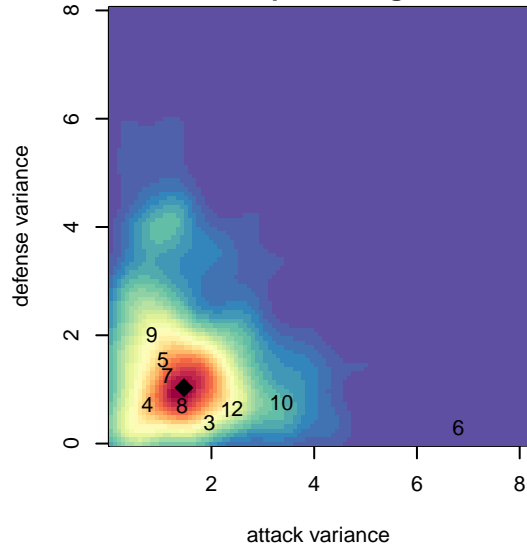

Oregon Trail SC Fury G04

, OR
 G04 total strength=1174
 attack=6.45 defense=2.08
 fall league = PTT G04 Div 1 Red

alt names used:
 OREGON CITY OTFC FURY 04G
 OREGON CITY OTFC FURY 04G (OR)
 OTFC 04G Fury
 OTFC 04G Fury
 OTFC Fury 04G

Venues played:
 2017 PCU Summer Classic Silver
 2017 Mt Hood Challenge U14 Silver
 2017 Bend Premier Cup Nadia Nadim (Silver) I
 2017 PTT G04 Division 1 Red
 2017 OYS PTT Presidents Cup G04

Oregon Trail SC Fury G04
 Dots are actual minus expected GF (blue circles) and GA (red triangles).
 Blue line is smoothed change in attack strength. Red is smoothed change in defense strength.

**attack and defense variance (black dot)
relative to other teams
and top 10 in region**

**attack and defense rating
relative to others at age
and all opponents in last 13 months**

Performance relative to 13 month average